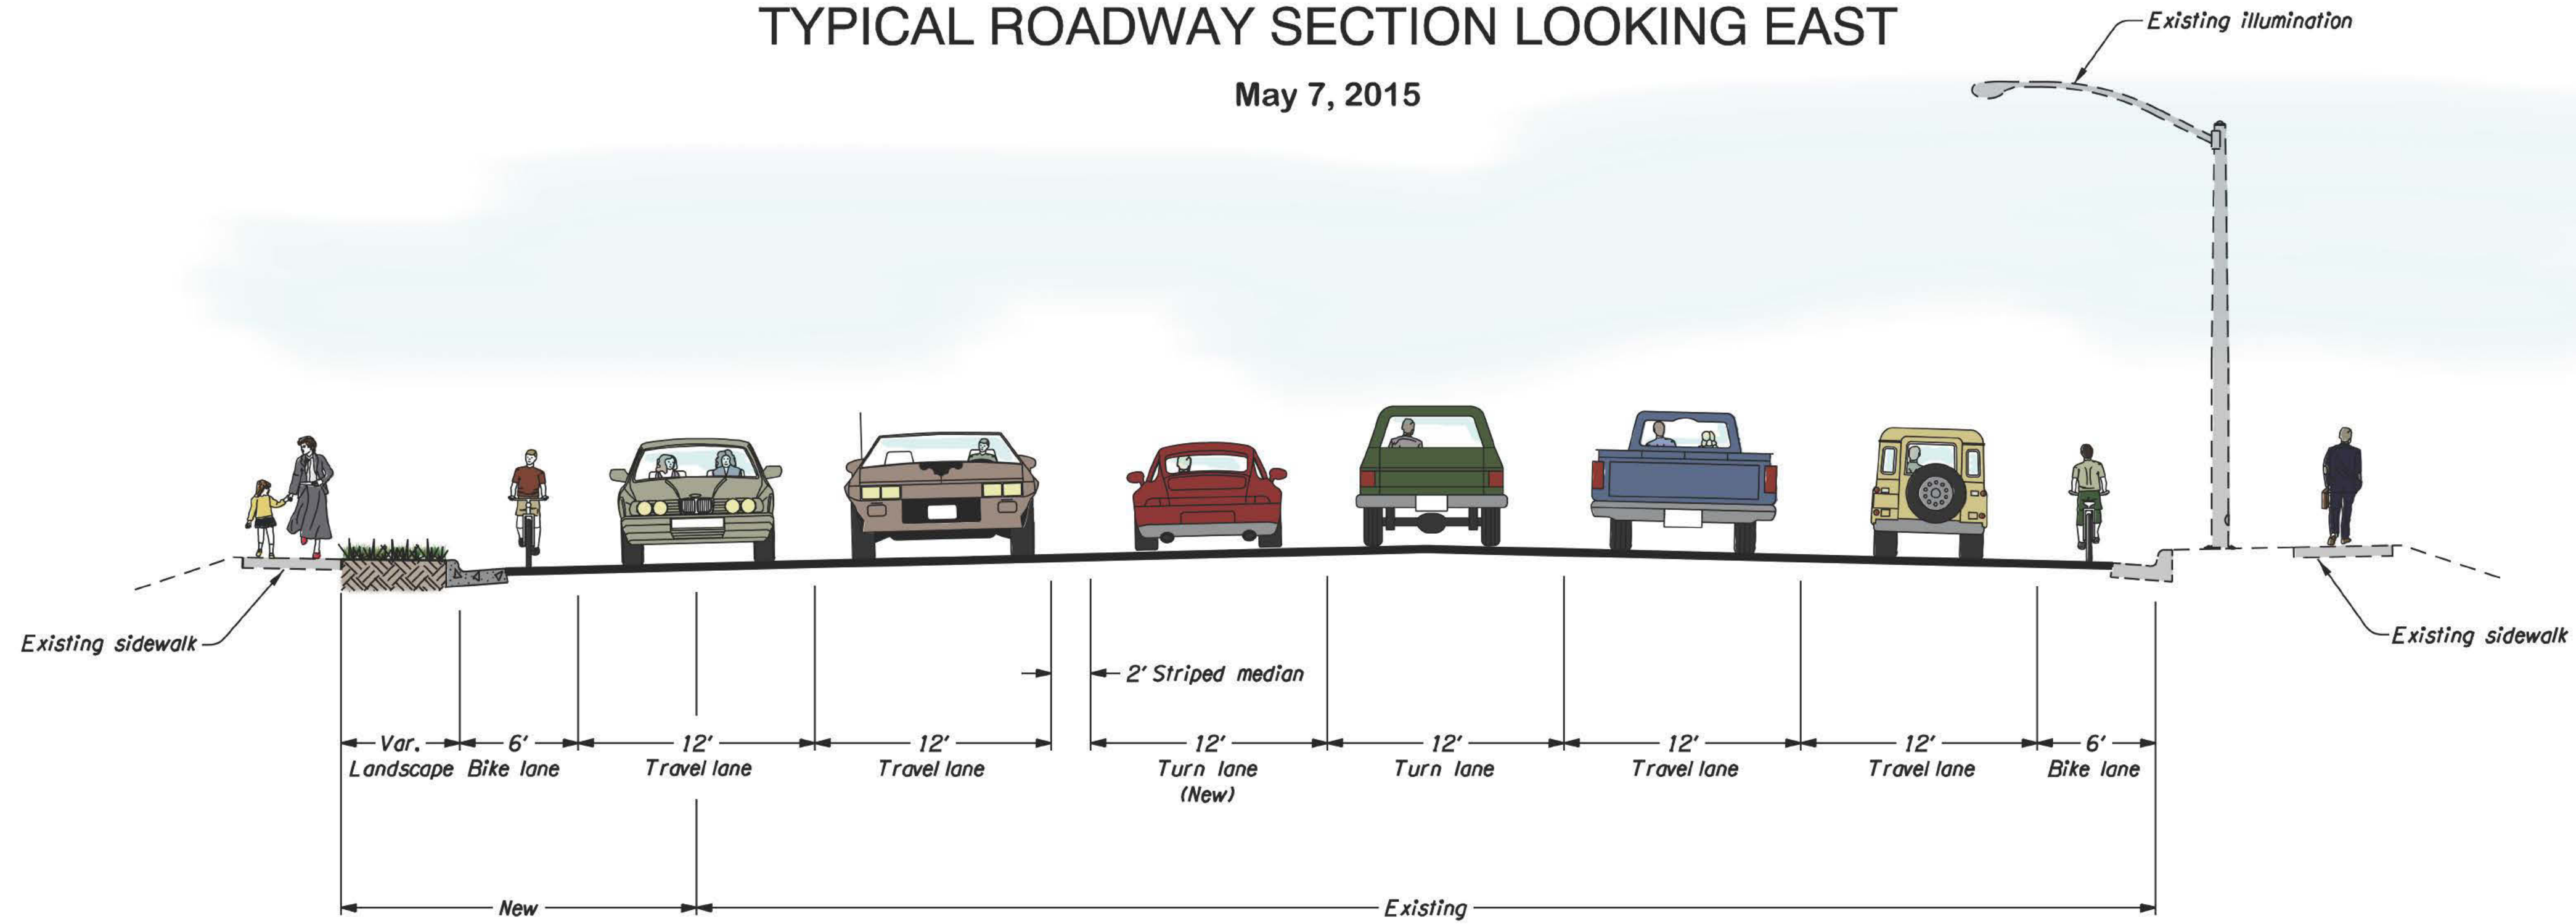

CORNELL ROAD

TYPICAL ROADWAY SECTION LOOKING EAST

May 7, 2015

EVERGREEN PARKWAY

TYPICAL ROADWAY SECTION LOOKING EAST

May 7, 2015

P:\WP\X00000162\0400CAD\RH\EXHIBITS\2014-01-09 Public Meeting Exhibits\Typicals-WP\X0162.dgn 5/6/2015 5:37:19 PM cobe